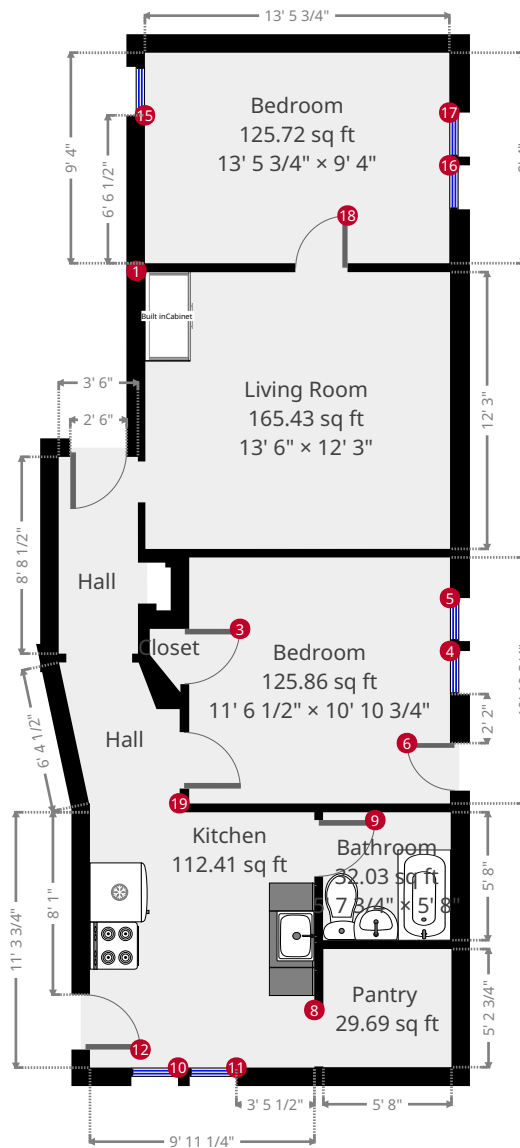

### Statistics

Area: 650 sq ft

1 Floor

2 Bedrooms

1 Bathroom

### Ground Floor

Virgilio Property Management Inc. makes no warranties regarding accuracy of measurements. Dimensions are approximate. Appliances shown may not be included.

# 81113

304 Union 1C ,

Virgilio Property Management Inc

731 High St Holyoke MA. 01040

413-533-5100

1		Built in Cabinet	- Height: 7' 3/4"
2		Hinged Door	- Height: 2 1/4" - Distance to Floor: 1"
3		Hinged Door	- Height: 2 1/4" - Distance to Floor: 1"
4		Hung Window	- Height: 1/2" - Distance to Floor: 3' 2 3/4"
5		Hung Window	- Height: 1/2" - Distance to Floor: 3' 2 3/4"
6		Hinged Door	- Height: 6 1/4" - Distance to Floor: 1"
7		Opening	- Height: 11 3/4" - Distance to Floor: 1"
8		Opening	- Height: - Distance to Floor: 1"
9		Hinged Door	- Height: 2" - Distance to Floor: 1"
10		Hung Window	- Height: 1/4" - Distance to Floor: 2' 6 3/4"
11		Hung Window	- Height: 1/4" - Distance to Floor: 2' 6 3/4"