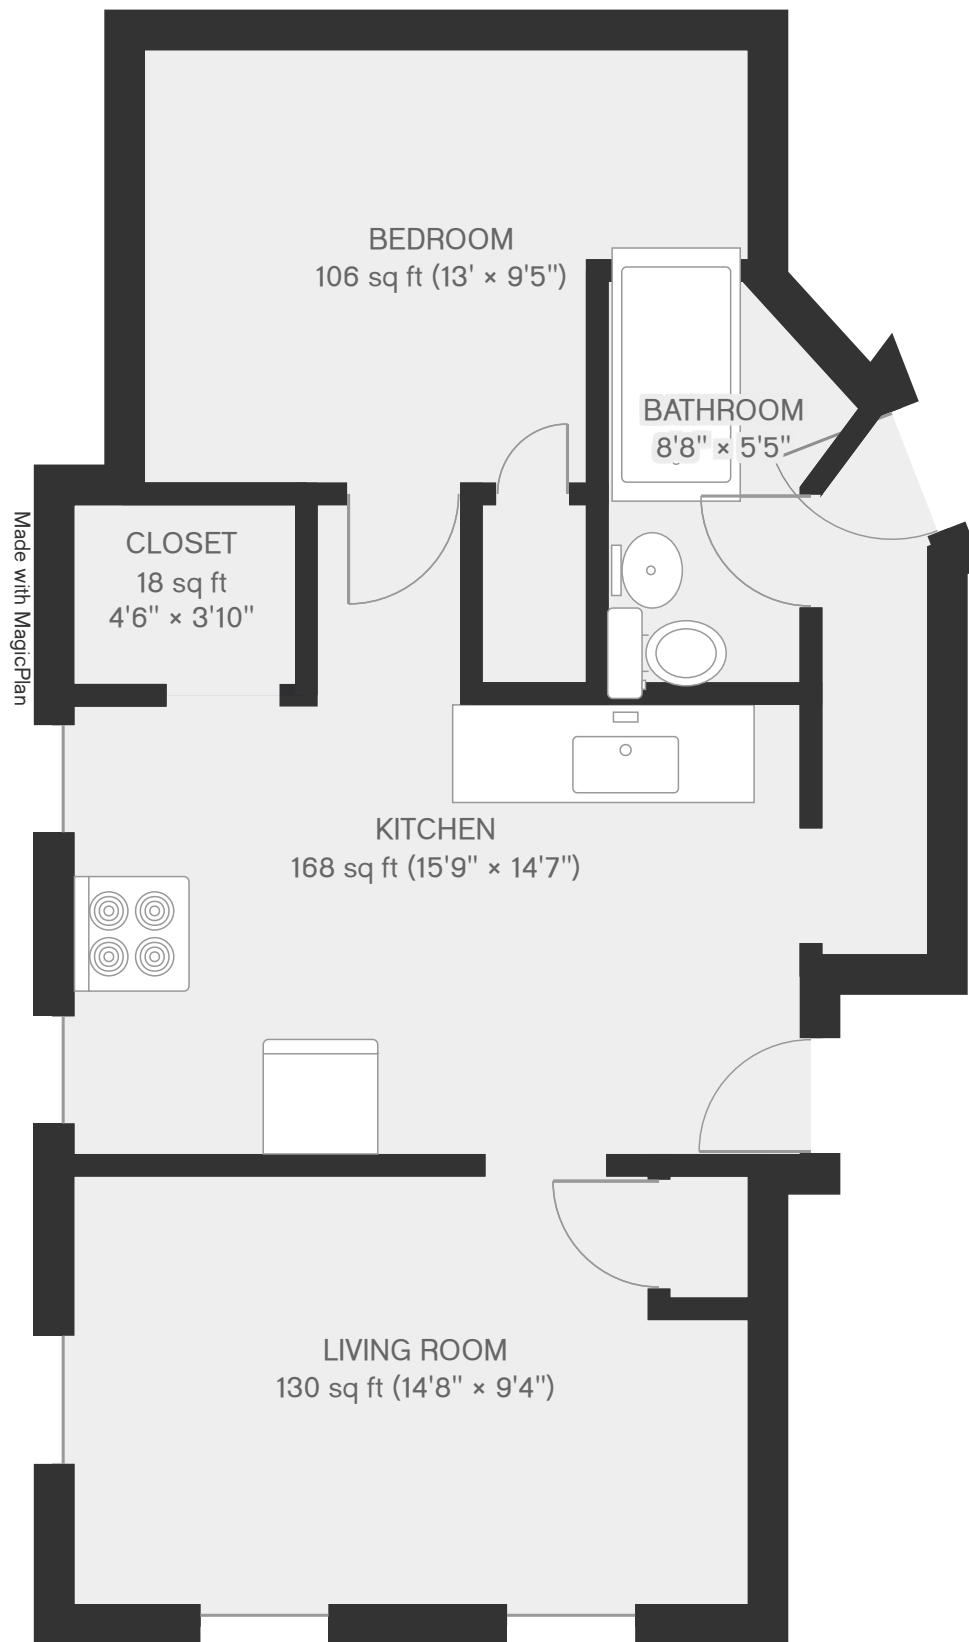

Ground Floor

THIS FLOORPLAN IS PROVIDED WITHOUT WARRANTY OF ANY KIND. SENSOPIA DISCLAIMS ANY WARRANTY INCLUDING, WITHOUT LIMITATION, SATISFACTORY QUALITY OR ACCURACY OF DIMENSIONS.

27 Zfranklin St 2L

Holyoke

Virgilio Property Management Inc
Dimensions are approximate
Appliances shown may not be included

487 sq ft

1 Floor

5 Rooms

1 Bedroom

1 Bathroom