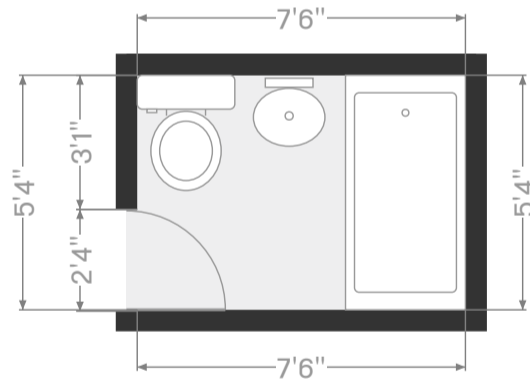

Google

- 719 sq ft
- 1 Floor
- 5 Rooms
- 2 Bedrooms
- 1 Bathroom

Living Room

Width: 14'10"
Length: 33'1"

Perimeter: 100'
Area: 359 sq ft

THIS FLOORPLAN IS PROVIDED WITHOUT WARRANTY OF ANY KIND. SENSOPIA DISCLAIMS ANY WARRANTY INCLUDING, WITHOUT LIMITATION, SATISFACTORY QUALITY OR ACCURACY OF DIMENSIONS.

253 Essex # 6

Google

Bedroom

Width: 10'6"
Length: 12'5"

Perimeter: 45'11"
Area: 131 sq ft

Hall

Width: 3'1"
Length: 5'1"

Perimeter: 16'4"
Area: 16 sq ft

THIS FLOORPLAN IS PROVIDED WITHOUT WARRANTY OF ANY KIND. SENSOPIA DISCLAIMS ANY WARRANTY INCLUDING, WITHOUT LIMITATION, SATISFACTORY QUALITY OR ACCURACY OF DIMENSIONS.

253 Essex # 6

Google

Bedroom

Width: 10'8"
Length: 15'

Perimeter: 51'4"
Area: 140 sq ft

Bathroom

Width: 5'4"
Length: 7'6"

Perimeter: 25'9"
Area: 40 sq ft

THIS FLOORPLAN IS PROVIDED WITHOUT WARRANTY OF ANY KIND. SENSOPIA DISCLAIMS ANY WARRANTY INCLUDING, WITHOUT LIMITATION, SATISFACTORY QUALITY OR ACCURACY OF DIMENSIONS.