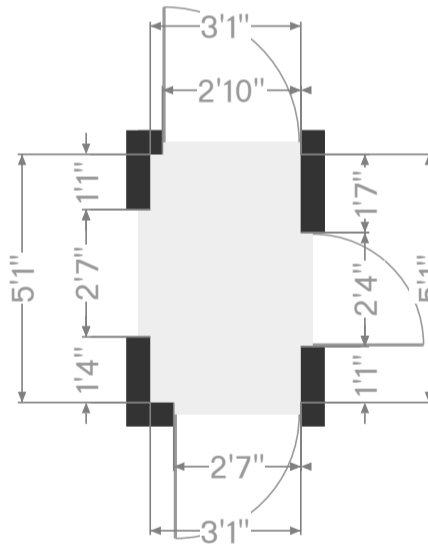

Google

- 719 sq ft
- 1 Floor
- 5 Rooms
- 2 Bedrooms
- 1 Bathroom

Living Room

Width: 14'10"
Length: 33'1"

Perimeter: 100'
Area: 359 sq ft

THIS FLOORPLAN IS PROVIDED WITHOUT WARRANTY OF ANY KIND. SENSOPIA DISCLAIMS ANY WARRANTY INCLUDING, WITHOUT LIMITATION, SATISFACTORY QUALITY OR ACCURACY OF DIMENSIONS.

253 Essex # 6

Google

Bedroom

Width: 10'6"
Length: 12'5"

Perimeter: 45'11"
Area: 131 sq ft

Hall

Width: 3'1"
Length: 5'1"

Perimeter: 16'4"
Area: 16 sq ft

THIS FLOORPLAN IS PROVIDED WITHOUT WARRANTY OF ANY KIND. SENSOPIA DISCLAIMS ANY WARRANTY INCLUDING, WITHOUT LIMITATION, SATISFACTORY QUALITY OR ACCURACY OF DIMENSIONS.

253 Essex # 6

Google

Bedroom

Width: 10'8"
Length: 15'

Perimeter: 51'4"
Area: 140 sq ft

Bathroom

Width: 5'4"
Length: 7'6"

Perimeter: 25'9"
Area: 40 sq ft

THIS FLOORPLAN IS PROVIDED WITHOUT WARRANTY OF ANY KIND. SENSOPIA DISCLAIMS ANY WARRANTY INCLUDING, WITHOUT LIMITATION, SATISFACTORY QUALITY OR ACCURACY OF DIMENSIONS.