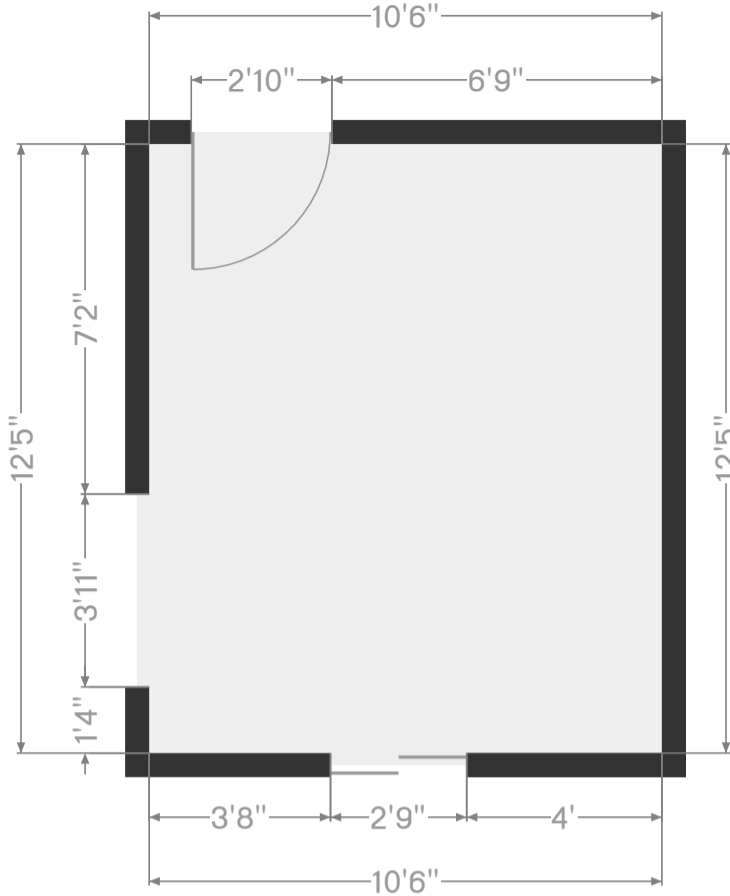

Google

- 719 sq ft
- 1 Floor
- 5 Rooms
- 2 Bedrooms
- 1 Bathroom

Living Room

Width: 14'10"
Length: 33'1"

Perimeter: 100'
Area: 359 sq ft

THIS FLOORPLAN IS PROVIDED WITHOUT WARRANTY OF ANY KIND. SENSOPIA DISCLAIMS ANY WARRANTY INCLUDING, WITHOUT LIMITATION, SATISFACTORY QUALITY OR ACCURACY OF DIMENSIONS.

253 Essex # 6

Google

Bedroom

Width: 10'6"
Length: 12'5"

Perimeter: 45'11"
Area: 131 sq ft

Hall

Width: 3'1"
Length: 5'1"

Perimeter: 16'4"
Area: 16 sq ft

THIS FLOORPLAN IS PROVIDED WITHOUT WARRANTY OF ANY KIND. SENSOPIA DISCLAIMS ANY WARRANTY INCLUDING, WITHOUT LIMITATION, SATISFACTORY QUALITY OR ACCURACY OF DIMENSIONS.

253 Essex # 6

Google

Bedroom

Width: 10'8"
Length: 15'

Perimeter: 51'4"
Area: 140 sq ft

Bathroom

Width: 5'4"
Length: 7'6"

Perimeter: 25'9"
Area: 40 sq ft

THIS FLOORPLAN IS PROVIDED WITHOUT WARRANTY OF ANY KIND. SENSOPIA DISCLAIMS ANY WARRANTY INCLUDING, WITHOUT LIMITATION, SATISFACTORY QUALITY OR ACCURACY OF DIMENSIONS.