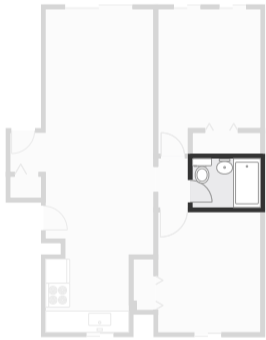

Google

- 719 sq ft
- 1 Floor
- 5 Rooms
- 2 Bedrooms
- 1 Bathroom

Living Room

Width: 14'10"
Length: 33'1"

Perimeter: 100'
Area: 359 sq ft

THIS FLOORPLAN IS PROVIDED WITHOUT WARRANTY OF ANY KIND. SENSOPIA DISCLAIMS ANY WARRANTY INCLUDING, WITHOUT LIMITATION, SATISFACTORY QUALITY OR ACCURACY OF DIMENSIONS.

253 Essex # 6

Google

Bedroom

Width: 10'6"
Length: 12'5"

Perimeter: 45'11"
Area: 131 sq ft

Hall

Width: 3'1"
Length: 5'1"

Perimeter: 16'4"
Area: 16 sq ft

THIS FLOORPLAN IS PROVIDED WITHOUT WARRANTY OF ANY KIND. SENSOPIA DISCLAIMS ANY WARRANTY INCLUDING, WITHOUT LIMITATION, SATISFACTORY QUALITY OR ACCURACY OF DIMENSIONS.

253 Essex # 6

Google

Bedroom

Width: 10'8"
Length: 15'

Perimeter: 51'4"
Area: 140 sq ft

Bathroom

Width: 5'4"
Length: 7'6"

Perimeter: 25'9"
Area: 40 sq ft

THIS FLOORPLAN IS PROVIDED WITHOUT WARRANTY OF ANY KIND. SENSOPIA DISCLAIMS ANY WARRANTY INCLUDING, WITHOUT LIMITATION, SATISFACTORY QUALITY OR ACCURACY OF DIMENSIONS.