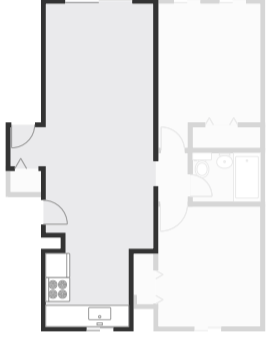

Ground Floor

Made with MagicPlan

THIS FLOORPLAN IS PROVIDED WITHOUT WARRANTY OF ANY KIND. SENSOPIA DISCLAIMS ANY WARRANTY INCLUDING, WITHOUT LIMITATION, SATISFACTORY QUALITY OR ACCURACY OF DIMENSIONS.

253 Essex # 6

Google

- 719 sq ft
- 1 Floor
- 5 Rooms
- 2 Bedrooms
- 1 Bathroom

Living Room

Width: 14'10"
Length: 33'1"

Perimeter: 100'
Area: 359 sq ft

THIS FLOORPLAN IS PROVIDED WITHOUT WARRANTY OF ANY KIND. SENSOPIA DISCLAIMS ANY WARRANTY INCLUDING, WITHOUT LIMITATION, SATISFACTORY QUALITY OR ACCURACY OF DIMENSIONS.

253 Essex # 6

Google

Bedroom

Width: 10'6"
Length: 12'5"

Perimeter: 45'11"
Area: 131 sq ft

Hall

Width: 3'1"
Length: 5'1"

Perimeter: 16'4"
Area: 16 sq ft

THIS FLOORPLAN IS PROVIDED WITHOUT WARRANTY OF ANY KIND. SENSOPIA DISCLAIMS ANY WARRANTY INCLUDING, WITHOUT LIMITATION, SATISFACTORY QUALITY OR ACCURACY OF DIMENSIONS.

253 Essex # 6

Google

Bedroom

Width: 10'8"
Length: 15'