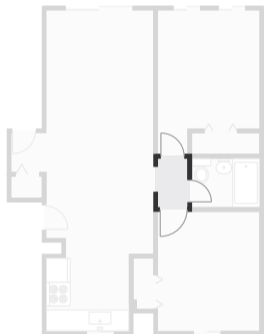

Google

- 719 sq ft
- 1 Floor
- 5 Rooms
- 2 Bedrooms
- 1 Bathroom

Living Room

Width: 14'10"
Length: 33'1"

Perimeter: 100'
Area: 359 sq ft

THIS FLOORPLAN IS PROVIDED WITHOUT WARRANTY OF ANY KIND. SENSOPIA DISCLAIMS ANY WARRANTY INCLUDING, WITHOUT LIMITATION, SATISFACTORY QUALITY OR ACCURACY OF DIMENSIONS.

253 Essex # 6

Google

Bedroom

Width: 10'6"
Length: 12'5"

Perimeter: 45'11"
Area: 131 sq ft

Hall

Width: 3'1"
Length: 5'1"

Perimeter: 16'4"
Area: 16 sq ft

THIS FLOORPLAN IS PROVIDED WITHOUT WARRANTY OF ANY KIND. SENSOPIA DISCLAIMS ANY WARRANTY INCLUDING, WITHOUT LIMITATION, SATISFACTORY QUALITY OR ACCURACY OF DIMENSIONS.

253 Essex # 6

Google

Bedroom

Width: 10'8"
Length: 15'

Perimeter: 51'4"
Area: 140 sq ft

Bathroom

Width: 5'4"
Length: 7'6"

Perimeter: 25'9"
Area: 40 sq ft

THIS FLOORPLAN IS PROVIDED WITHOUT WARRANTY OF ANY KIND. SENSOPIA DISCLAIMS ANY WARRANTY INCLUDING, WITHOUT LIMITATION, SATISFACTORY QUALITY OR ACCURACY OF DIMENSIONS.