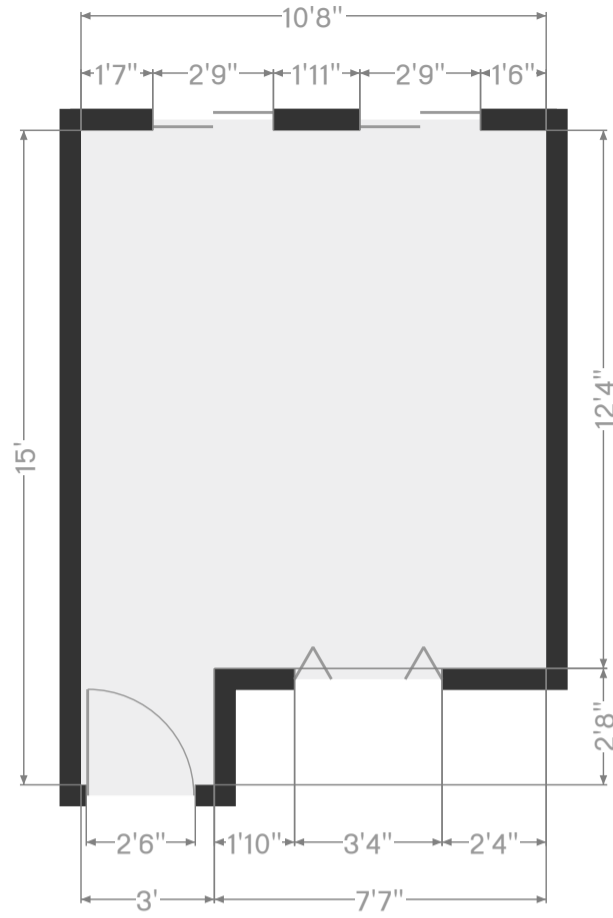

Google

- 719 sq ft
- 1 Floor
- 5 Rooms
- 2 Bedrooms
- 1 Bathroom

Living Room

Width: 14'10"
Length: 33'1"

Perimeter: 100'
Area: 359 sq ft

THIS FLOORPLAN IS PROVIDED WITHOUT WARRANTY OF ANY KIND. SENSOPIA DISCLAIMS ANY WARRANTY INCLUDING, WITHOUT LIMITATION, SATISFACTORY QUALITY OR ACCURACY OF DIMENSIONS.

253 Essex # 6

Google

Bedroom

Width: 10'6"
Length: 12'5"

Perimeter: 45'11"
Area: 131 sq ft

Hall

Width: 3'1"
Length: 5'1"

Perimeter: 16'4"
Area: 16 sq ft

THIS FLOORPLAN IS PROVIDED WITHOUT WARRANTY OF ANY KIND. SENSOPIA DISCLAIMS ANY WARRANTY INCLUDING, WITHOUT LIMITATION, SATISFACTORY QUALITY OR ACCURACY OF DIMENSIONS.

253 Essex # 6

Google

Bedroom

Width: 10'8"
Length: 15'

Perimeter: 51'4"
Area: 140 sq ft

Bathroom

Width: 5'4"
Length: 7'6"

Perimeter: 25'9"
Area: 40 sq ft

THIS FLOORPLAN IS PROVIDED WITHOUT WARRANTY OF ANY KIND. SENSOPIA DISCLAIMS ANY WARRANTY INCLUDING, WITHOUT LIMITATION, SATISFACTORY QUALITY OR ACCURACY OF DIMENSIONS.