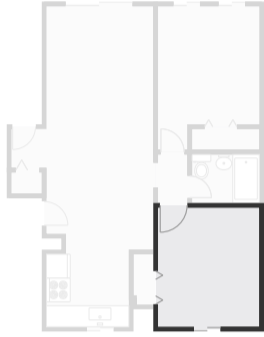

Google

- 719 sq ft
- 1 Floor
- 5 Rooms
- 2 Bedrooms
- 1 Bathroom

Living Room

Width: 14'10"
Length: 33'1"

Perimeter: 100'
Area: 359 sq ft

THIS FLOORPLAN IS PROVIDED WITHOUT WARRANTY OF ANY KIND. SENSOPIA DISCLAIMS ANY WARRANTY INCLUDING, WITHOUT LIMITATION, SATISFACTORY QUALITY OR ACCURACY OF DIMENSIONS.

253 Essex # 6

Google

Bedroom

Width: 10'6"
Length: 12'5"

Perimeter: 45'11"
Area: 131 sq ft

Hall

Width: 3'1"
Length: 5'1"

Perimeter: 16'4"
Area: 16 sq ft

THIS FLOORPLAN IS PROVIDED WITHOUT WARRANTY OF ANY KIND. SENSOPIA DISCLAIMS ANY WARRANTY INCLUDING, WITHOUT LIMITATION, SATISFACTORY QUALITY OR ACCURACY OF DIMENSIONS.

253 Essex # 6

Google

Bedroom

Width: 10'8"
Length: 15'

Perimeter: 51'4"
Area: 140 sq ft

Bathroom

Width: 5'4"
Length: 7'6"

Perimeter: 25'9"
Area: 40 sq ft

THIS FLOORPLAN IS PROVIDED WITHOUT WARRANTY OF ANY KIND. SENSOPIA DISCLAIMS ANY WARRANTY INCLUDING, WITHOUT LIMITATION, SATISFACTORY QUALITY OR ACCURACY OF DIMENSIONS.