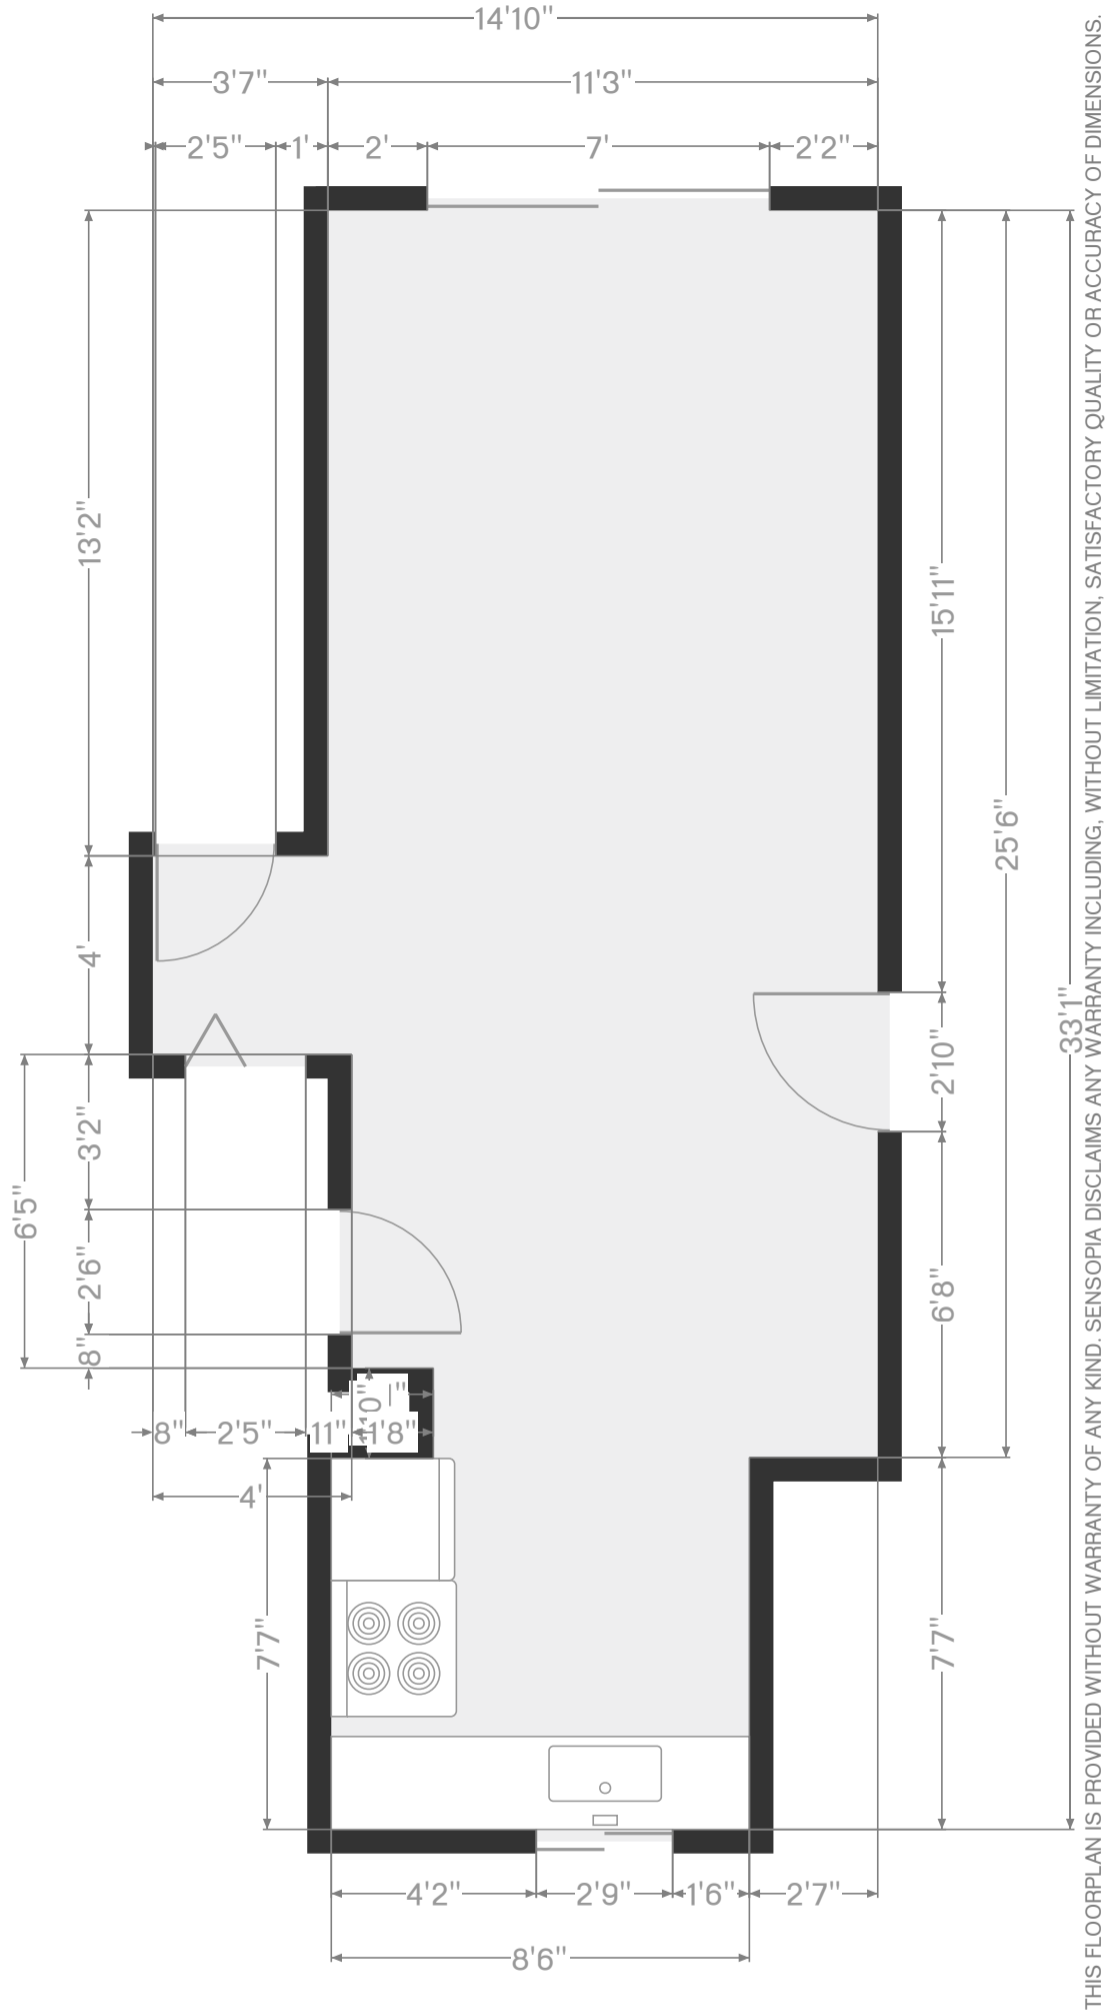

Google

- 719 sq ft
- 1 Floor
- 5 Rooms
- 2 Bedrooms
- 1 Bathroom

Living Room

Width: 14'10"
Length: 33'1"

Perimeter: 100'
Area: 359 sq ft

THIS FLOORPLAN IS PROVIDED WITHOUT WARRANTY OF ANY KIND. SENSOPIA DISCLAIMS ANY WARRANTY INCLUDING, WITHOUT LIMITATION, SATISFACTORY QUALITY OR ACCURACY OF DIMENSIONS.

253 Essex # 6

Google

Bedroom

Width: 10'6"
Length: 12'5"

Perimeter: 45'11"
Area: 131 sq ft

Hall

Width: 3'1"
Length: 5'1"

Perimeter: 16'4"
Area: 16 sq ft

THIS FLOORPLAN IS PROVIDED WITHOUT WARRANTY OF ANY KIND. SENSOPIA DISCLAIMS ANY WARRANTY INCLUDING, WITHOUT LIMITATION, SATISFACTORY QUALITY OR ACCURACY OF DIMENSIONS.

253 Essex # 6

Google

Bedroom

Width: 10'8"
Length: 15'

Perimeter: 51'4"
Area: 140 sq ft

Bathroom

Width: 5'4"
Length: 7'6"

Perimeter: 25'9"
Area: 40 sq ft

THIS FLOORPLAN IS PROVIDED WITHOUT WARRANTY OF ANY KIND. SENSOPIA DISCLAIMS ANY WARRANTY INCLUDING, WITHOUT LIMITATION, SATISFACTORY QUALITY OR ACCURACY OF DIMENSIONS.