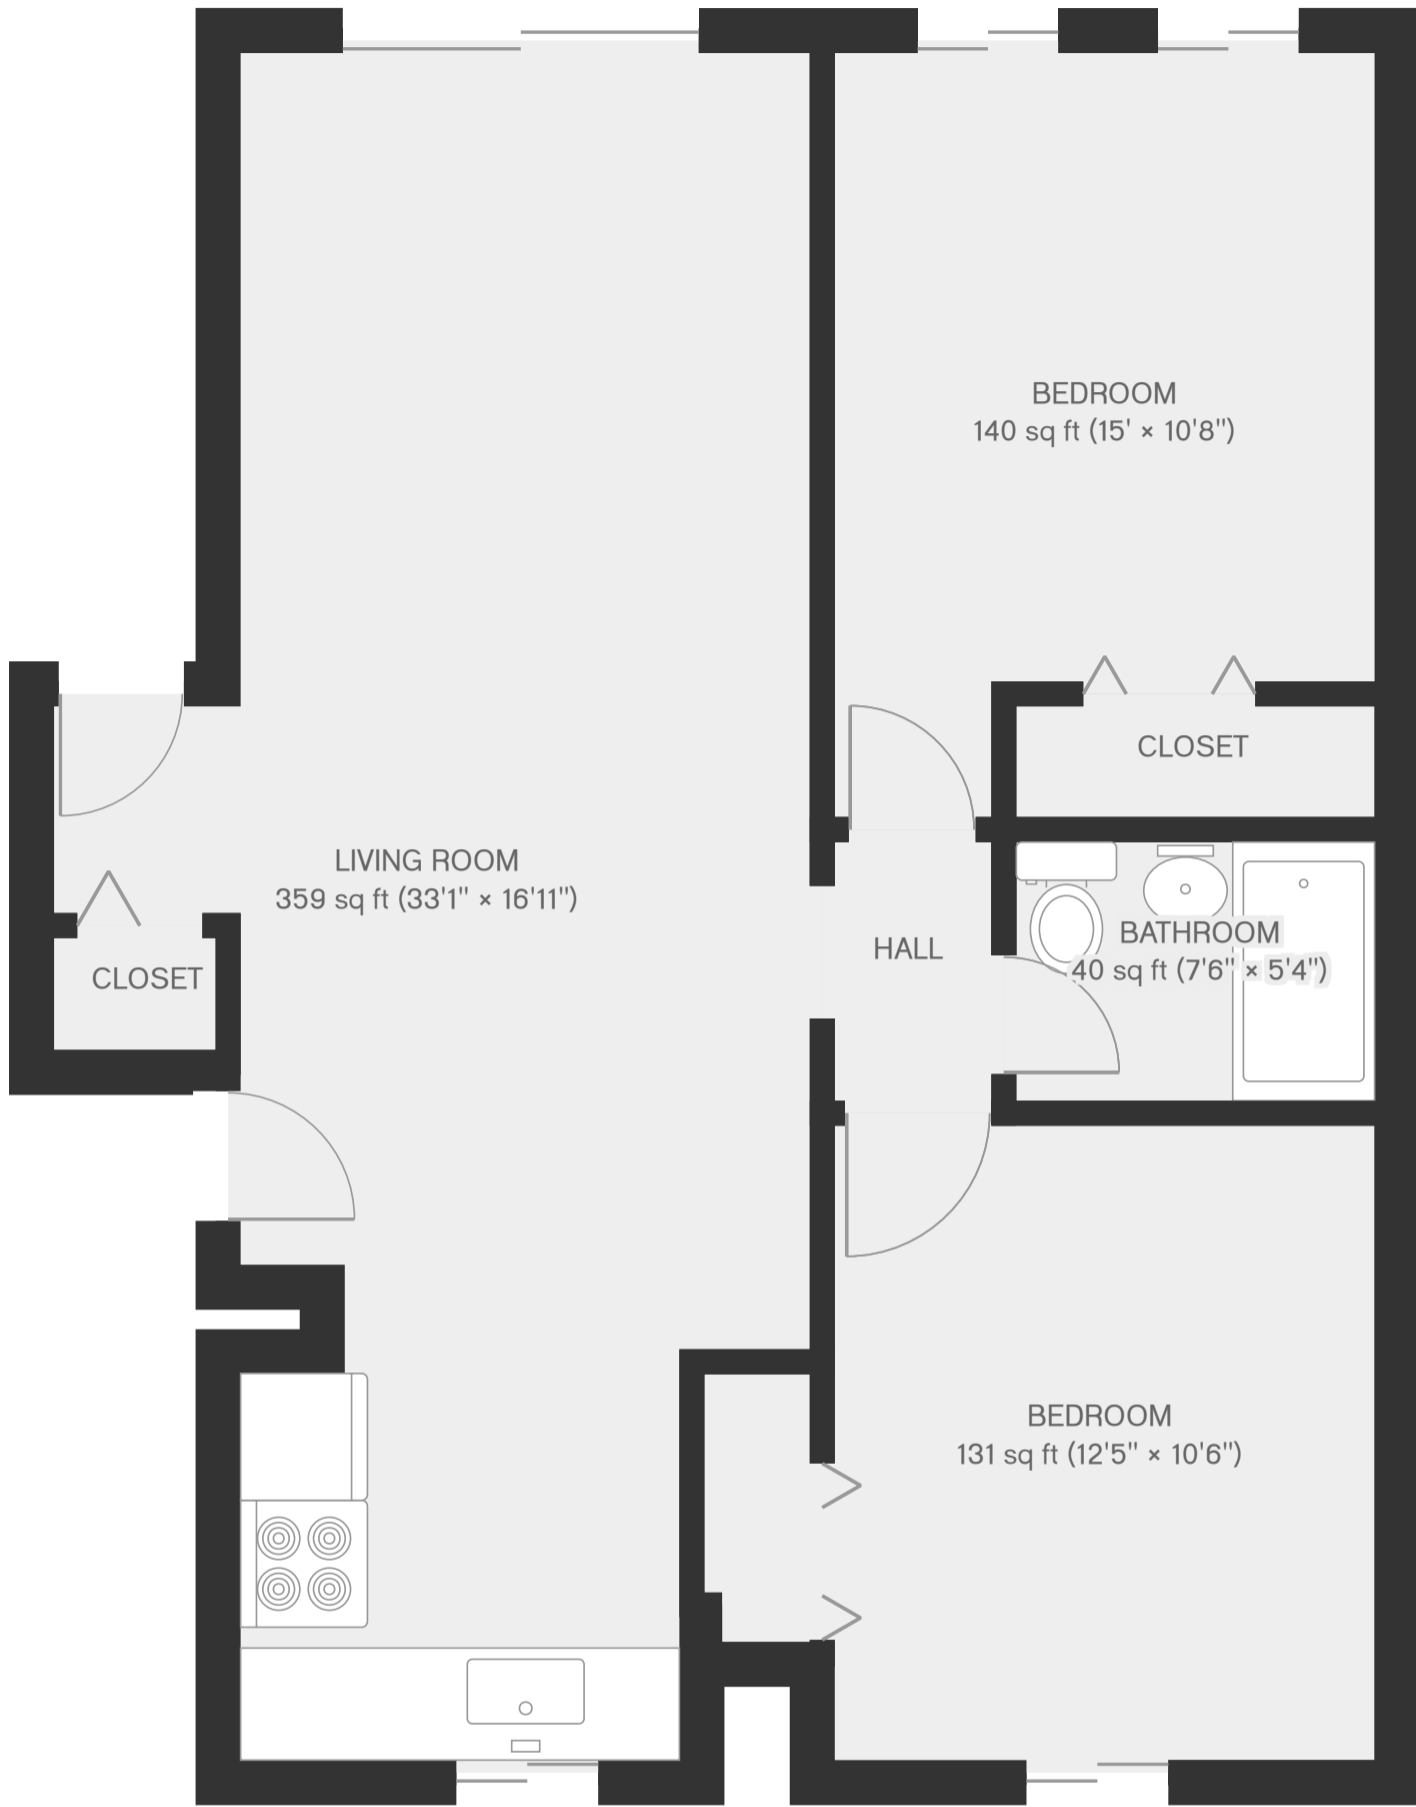

Ground Floor

Made with MagicPlan

THIS FLOORPLAN IS PROVIDED WITHOUT WARRANTY OF ANY KIND. SENSOPIA DISCLAIMS ANY WARRANTY INCLUDING, WITHOUT LIMITATION, SATISFACTORY QUALITY OR ACCURACY OF DIMENSIONS.

253 Essex # 6

Google

- 719 sq ft
- 1 Floor
- 5 Rooms
- 2 Bedrooms
- 1 Bathroom

Living Room

Width: 14'10"
Length: 33'1"

Perimeter: 100'
Area: 359 sq ft

THIS FLOORPLAN IS PROVIDED WITHOUT WARRANTY OF ANY KIND. SENSOPIA DISCLAIMS ANY WARRANTY INCLUDING, WITHOUT LIMITATION, SATISFACTORY QUALITY OR ACCURACY OF DIMENSIONS.

253 Essex # 6

Google

Bedroom

Width: 10'6"
Length: 12'5"

Perimeter: 45'11"
Area: 131 sq ft

Hall

Width: 3'1"
Length: 5'1"

Perimeter: 16'4"
Area: 16 sq ft

THIS FLOORPLAN IS PROVIDED WITHOUT WARRANTY OF ANY KIND. SENSOPIA DISCLAIMS ANY WARRANTY INCLUDING, WITHOUT LIMITATION, SATISFACTORY QUALITY OR ACCURACY OF DIMENSIONS.

253 Essex # 6

Google

Bedroom

Width: 10'8"
Length: 15'