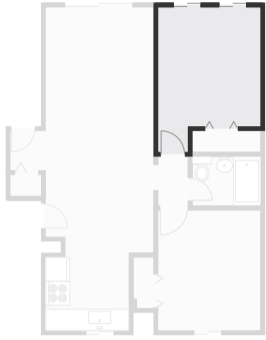

Google

- 719 sq ft
- 1 Floor
- 5 Rooms
- 2 Bedrooms
- 1 Bathroom

Living Room

Width: 14'10"
Length: 33'1"

Perimeter: 100'
Area: 359 sq ft

THIS FLOORPLAN IS PROVIDED WITHOUT WARRANTY OF ANY KIND. SENSOPIA DISCLAIMS ANY WARRANTY INCLUDING, WITHOUT LIMITATION, SATISFACTORY QUALITY OR ACCURACY OF DIMENSIONS.

253 Essex # 6

Google

Bedroom

Width: 10'6"
Length: 12'5"

Perimeter: 45'11"
Area: 131 sq ft

Hall

Width: 3'1"
Length: 5'1"

Perimeter: 16'4"
Area: 16 sq ft

THIS FLOORPLAN IS PROVIDED WITHOUT WARRANTY OF ANY KIND. SENSOPIA DISCLAIMS ANY WARRANTY INCLUDING, WITHOUT LIMITATION, SATISFACTORY QUALITY OR ACCURACY OF DIMENSIONS.

253 Essex # 6

Google

Bedroom

Width: 10'8"
Length: 15'

Perimeter: 51'4"
Area: 140 sq ft

Bathroom

Width: 5'4"
Length: 7'6"

Perimeter: 25'9"
Area: 40 sq ft

THIS FLOORPLAN IS PROVIDED WITHOUT WARRANTY OF ANY KIND. SENSOPIA DISCLAIMS ANY WARRANTY INCLUDING, WITHOUT LIMITATION, SATISFACTORY QUALITY OR ACCURACY OF DIMENSIONS.